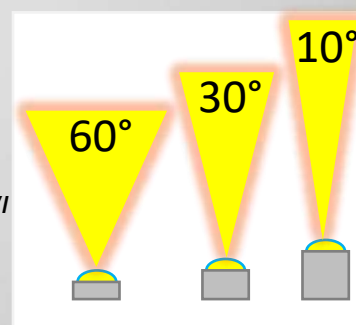

Επέμβετε στις μοίρες της πηγής φωτός σας και
κατευθύνετε το φωτισμό με τα νέα εξελιγμένα
Crystal Clear Focus cover.