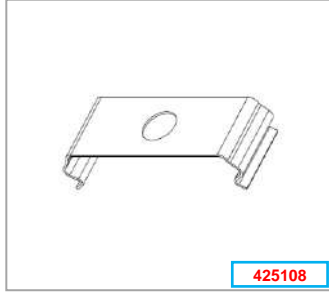

MOUNTING BRACKET CLIP-P

425108