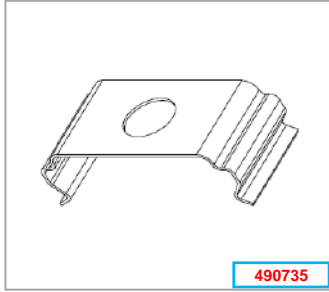

MOUNTING BRACKET TR9 & F50

490735

MOUNTING BRACKET PD1