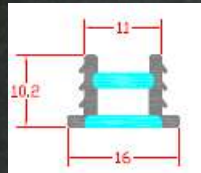

Model: SOW1015

Χρώμα: Λευκό
Πάχος: Οπάλ.
Διάσταση: 300cm < 1000cm
Εξαρτήματα: τερματική τάπα.
Εφαρμογές: Γραμμικός χωνευτός εύκαμπτος σωλήνας φωτισμού Neon Flex IP 68 με δυνατότητα τοποθέτησης τις δική σας LED ταινίας 10mm & καινοτόμο δυνατότητα απεγκατάστασης της σε περίπτωση βλάβης