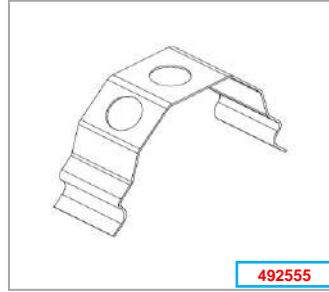

END CAP M26-BLACK

458865

MOUNTING BRACKET CLIP-P

223995

Βάση NEON FLEX LED τον 40mm

923380

END CAP H20-GREY

492555