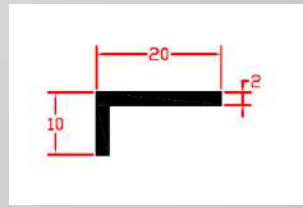

NEW

Model: PC5

Χρώμα: αλουμίνιο ανοδιωμένο

Πλαστικό: ----

Διαστάσεις: 200cm 400cm

Εξαρτήματα: ----

Εφαρμογές: PC5 ψήκτρα για LED ταινία για κρυφούς φωτισμούς. Η κλήση του προφίλ μας βοηθάει ώστε να αποδώσει ομοιόμορφα ο φωτισμός στο ταβάνι, χωρίς να χάνουμε φωτισμό στα τυφλά σημεία.