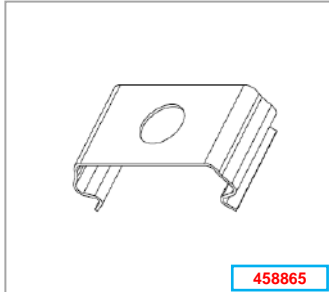

END CAP M26-BLACK

458865

MOUNTING BRACKET CLIP-P

223995

Βάση NEON FLEX LED τον 40mm

923380

END CAP H20-GREY

492555