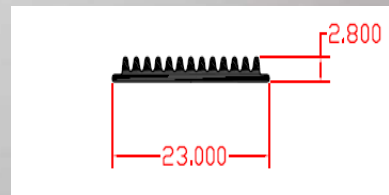

Model: PS2

Χρώμα: αλουμίνιο ανοδιωμένο

Πλαστικό: ----

Διαστάσεις: 200cm 400cm

Εξαρτήματα: ----

Εφαρμογές: PS2 ψύκτρα για LED ταινία κατάλληλο για κρυφούς φωτισμούς, εξαιρετικά απαραίτητο για κάθε εφαρμογή LED.